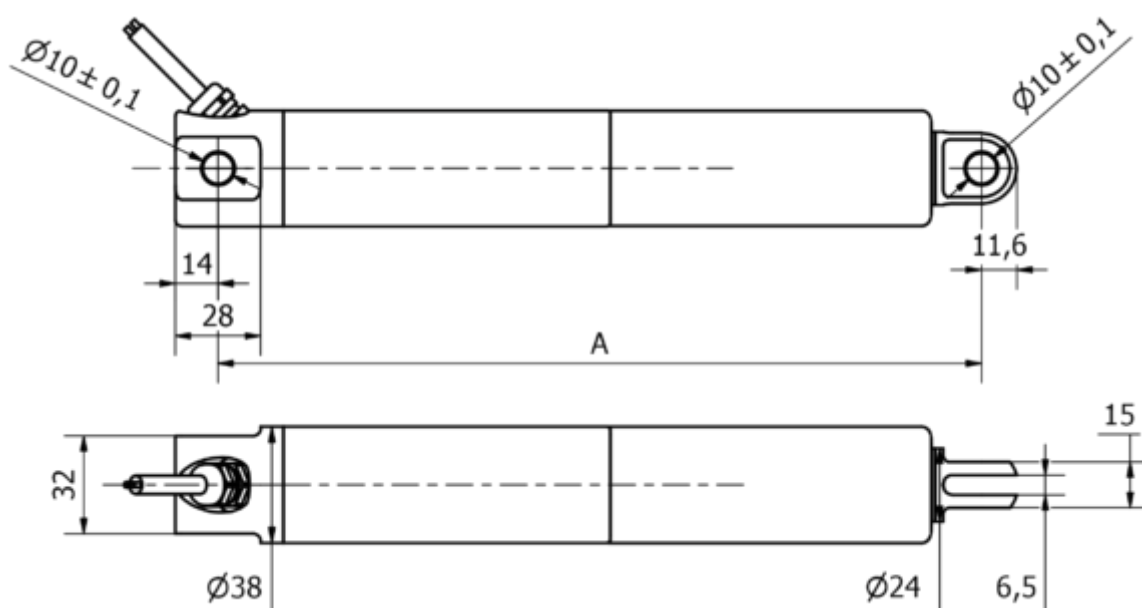

Data Sheet

Article number: 8S38225018003KCNLSN0

Description: KLEEl ine38, 250mm, 1800N, 3 mm/s, Stainless steel, IP69K
24 VDC, 3 m. Cable, Limit Switch, Clevis

Measures

A	= 210 + slaglængde/stroke
Cable length	= 3 m
Load speed mm/s	= 3 mm/s
Option	= Limit switch
Stroke (mm)	= 250
Voltage	= 24 V